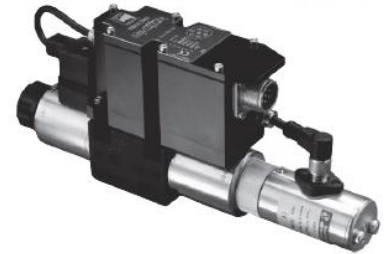

Kent Fluid Power News

Volume 5, Issue 1

January 2018

Kent Fluid Power – 3483

- **CONTINENTAL HYDRAULICS**

- KFP has increased stock levels for directional valves and pumps to help meet customers' lead time requirements.
- Four separate sizes of Continental Little Champ power units are stocked at KFP.

- **CONTINENTAL PROPORTIONAL SERVO VALVES**

- Continental Hydraulics now offers servo-proportional valves. These valves come with a 4th position failsafe and high response.
- If on board electronics is needed, the VED03MK valve series has you covered. This comes with position feedback and a failsafe position is optional
- Please let us know if you need more information.

- **WALVOIL SECTIONAL AND MONOBLOCK VALVES**

- KFP stocks parts to build valves up to 100 GPM.
- Types of operators available:
 - Manual, Steel and SS
 - Rotary, Standard and Fully covered
 - Electric Solenoid
 - Hydraulic and pneumatic Pilot